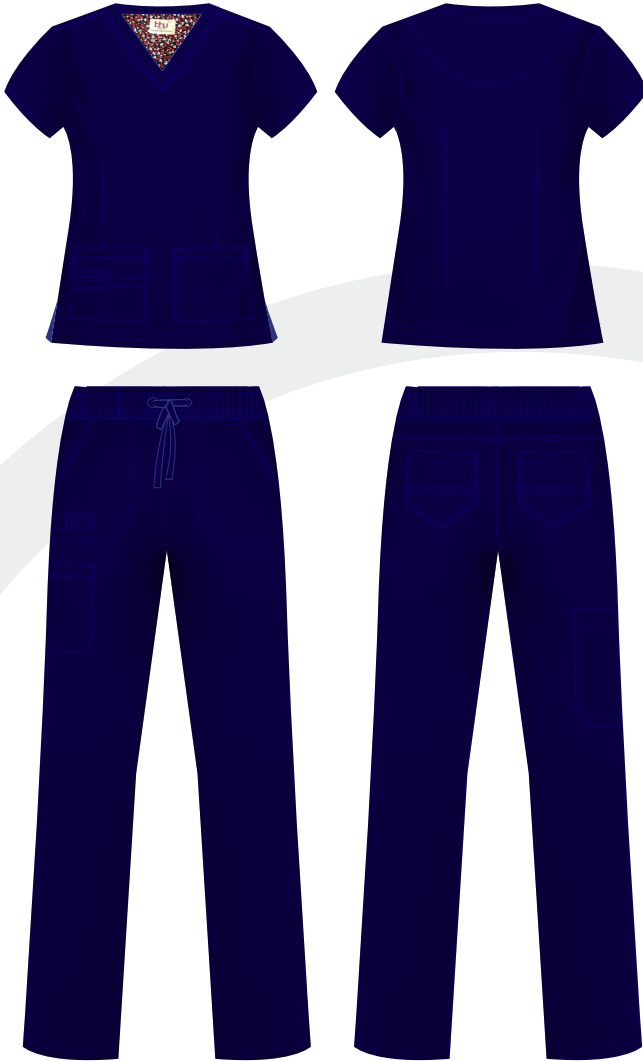

ITEM #1742

ITEM #1742

Black

Pewter

Navy

Royal Blue

Wine

ITEM #1742

Black

Pewter

Navy

Royal Blue

Wine