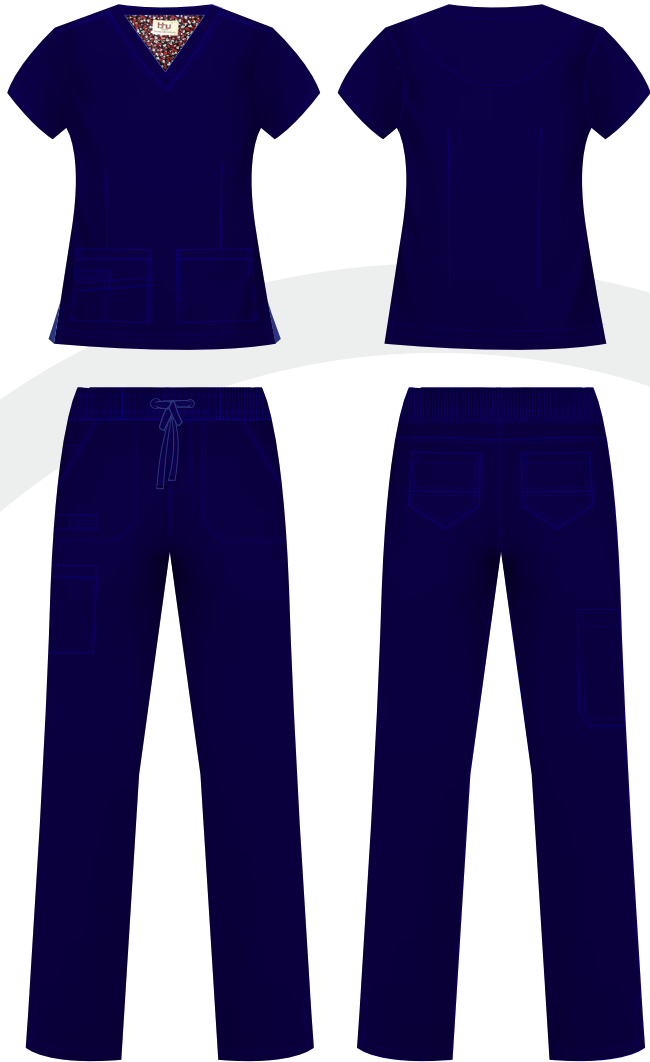

ITEM #1742

ITEM #1742

Black

Pewter

Navy

Royal Blue

Wine

ITEM #1742

Black

Pewter

Navy

Royal Blue

Wine