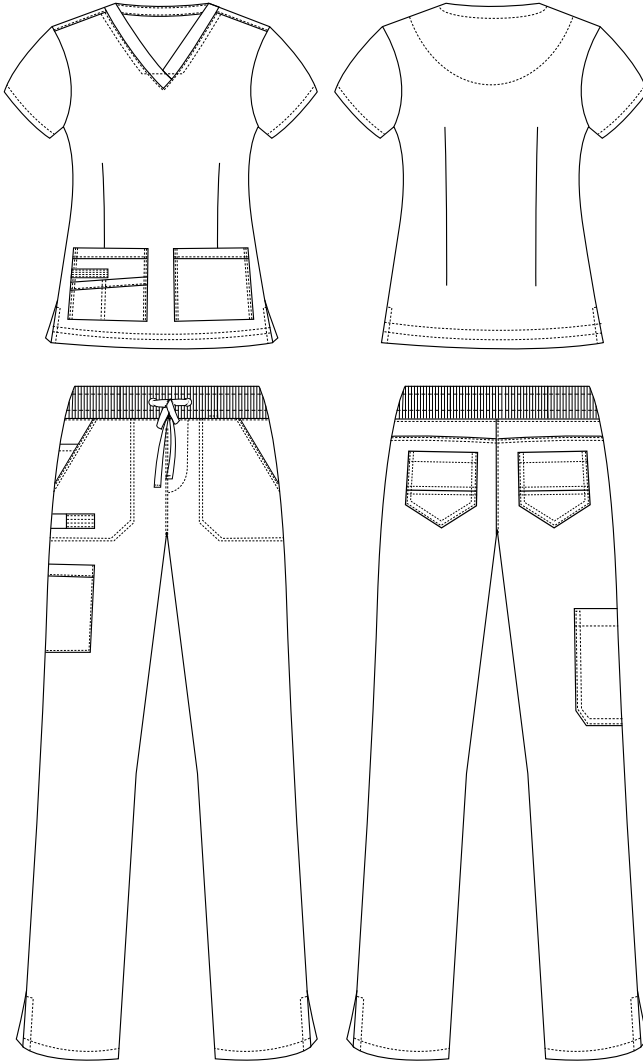

ITEM #1742

ITEM #1742

Black

Pewter

Navy

Royal Blue

Wine

ITEM #1742

Black

Pewter

Navy

Royal Blue

Wine