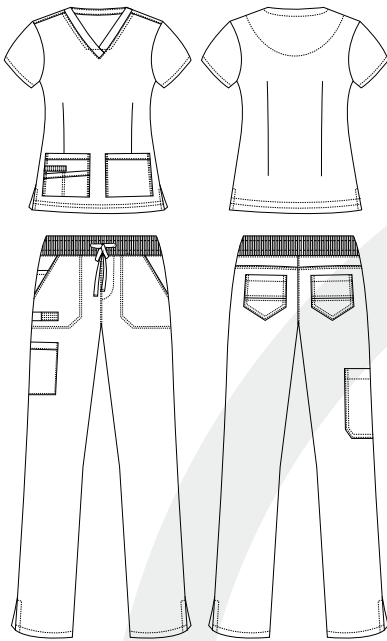

ITEM #1742

ITEM #1742

Black

Pewter

Navy

Royal Blue

Wine

ITEM #1742

Black

Pewter

Navy

Royal Blue

Wine