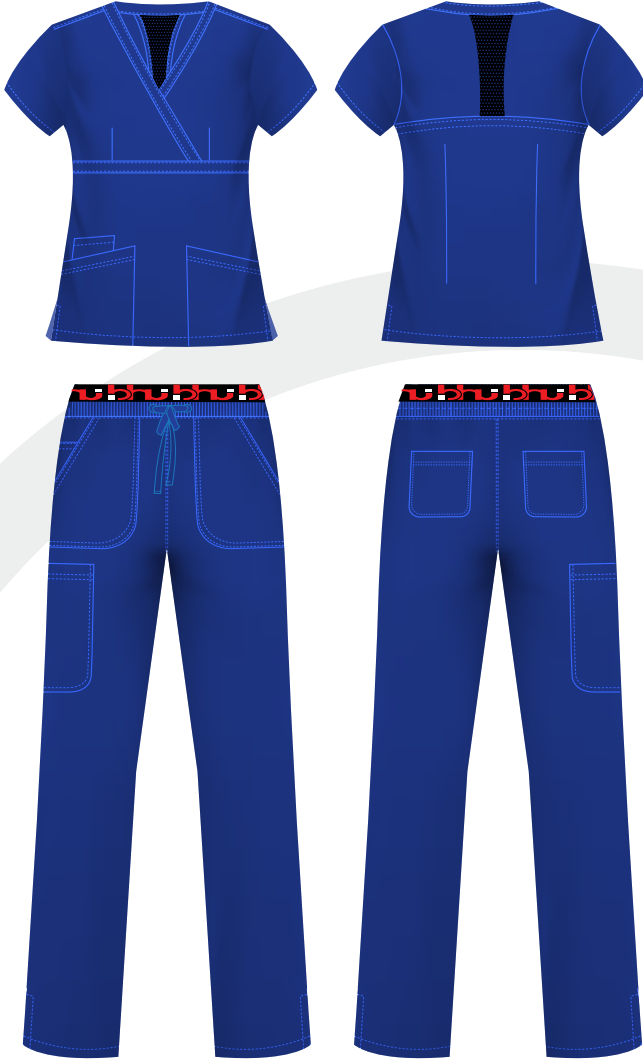

ITEM #1748

ITEM #1748

Black

Pewter

Navy

Royal Blue

Wine

ITEM #1748

Black

Pewter

Navy

Royal Blue

Wine