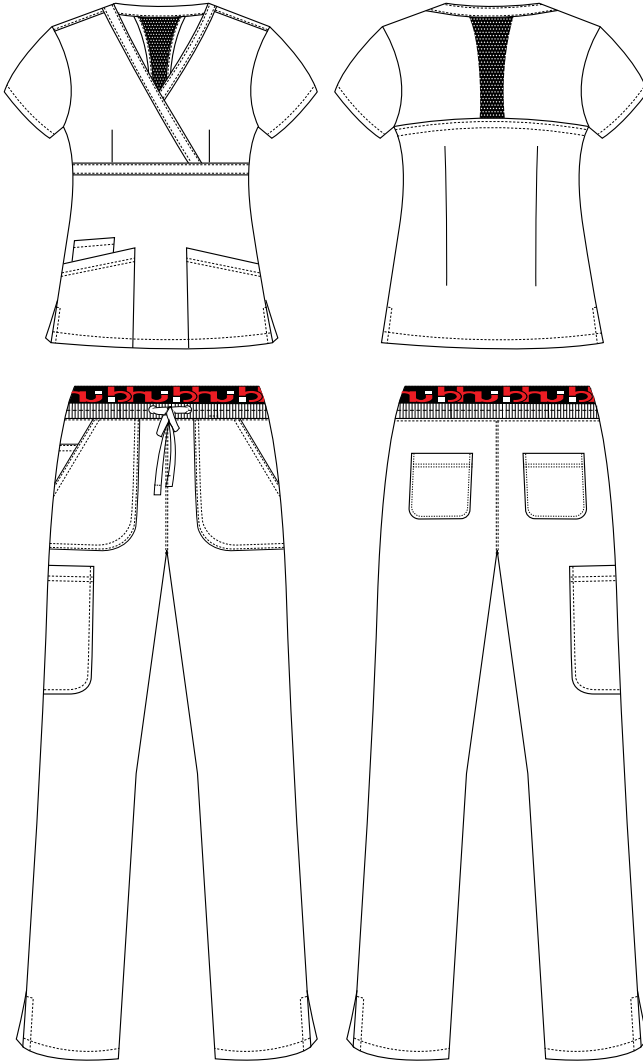

ITEM #1748

ITEM #1748

Black

Pewter

Navy

Royal Blue

Wine

ITEM #1748

Black

Pewter

Navy

Royal Blue

Wine